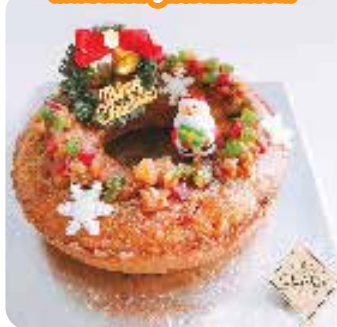

Standard \$88.00
Grand \$118.00

Nöel

5 pax \$40.00
8 pax \$60.00
12 pax \$80.00

Introducing New Flavour

Christmas Wreath Butter Cake

6 pax \$32.80

Christmas Gift Set
\$28.00

Christmas Cookies
Asstd-Snowman \$12.00